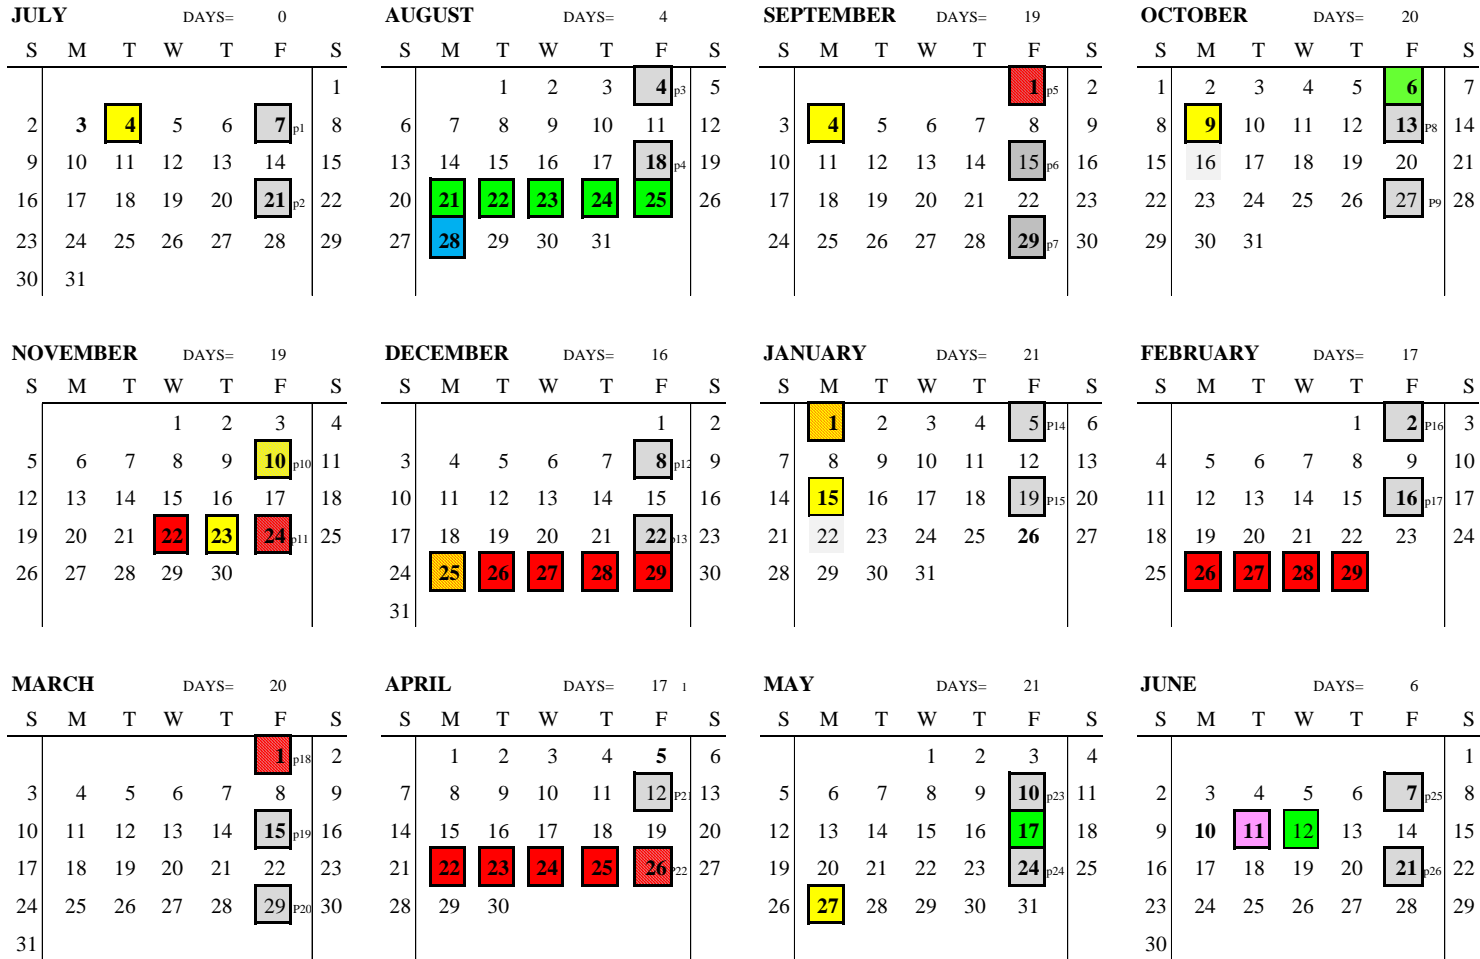

## White Mountains School Administrative Unit 35 - 2023-24

<b>First Day of School</b> - August 28	<b>Staff Development Days:</b>
<b>Last Day of School</b> - June 11	August 21, 22, 23, 24, 25 per school
	October 6
<b>Holidays</b>	May 17
July 4 - 4th of July	June 12
September 4 - Labor Day	
October 9 - Indigenous Peoples' Day	<b>Snow Make-up Days (if needed):</b>
November 10 - Veterans Day - observed	June 12, 13, 14
November 23 - Thanksgiving	
December 25 - Christmas	
January 1 - New Year's Day	
January 15 - Martin Luther King Jr. Civil Rights Day	
May 27 - Memorial Day	

	Payroll		Staff Development Days
	First Day of School		
	Last Day of School		
	School Vacation		
	Holiday		

**Total Student Days 180**

Approved by SAU Full Board on